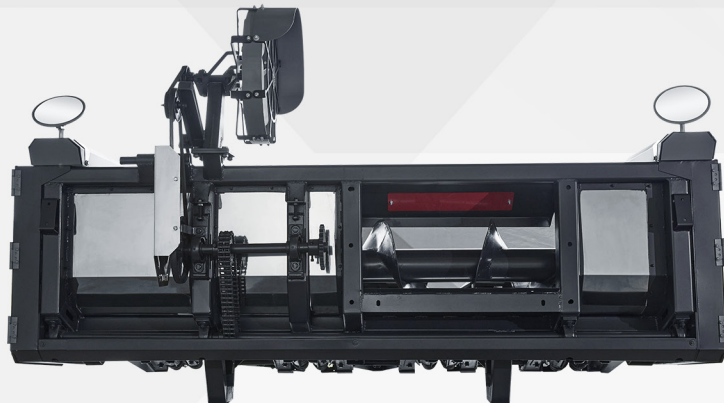

SUPERCORN PRO

4R65I

RIGHT VIEW

FRONT VIEW

LEFT VIEW

SUPERCORN PRO **4R65I**

FRONT VIEW

SIDE VIEW

TOP VIEW

BACK VIEW

SIDE VIEW

SUPERCORN PRO 4R65I MODEL

SUPERCORN PRO***4R65I*****SPECIFICATION**

Model	4R65I
Rows	4
Row spacing	65
Recommended combine class	S7000, S9000
Corn head hoof	Steel
Gathering chain	2060
Auger diameter	400 mm
Auger pitch	300 mm
Weight	1,230 kg
Dimension	2,730 x 2,920 mm x 1,635 mm

3R65I**SPECIFICATION**

Model	3R65I
Rows	3
Row spacing	65
Recommended combine class	C2400
Corn head hoof	Steel
Gathering chain	2060
Auger diameter	400 mm
Auger pitch	300 mm
Weight	990 kg
Dimension	2,080 x 2,920 mm x 1,635 mm