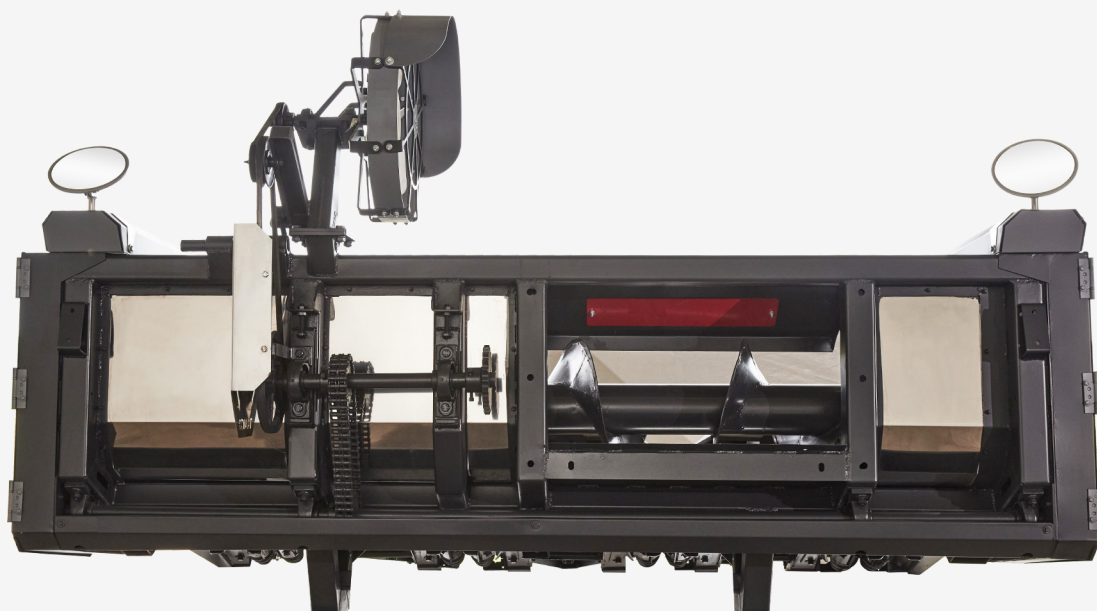

SUPERCORN PRO

4R65I

RIGHT VIEW

FRONT VIEW

LEFT VIEW

SUPERCORN PRO **4R65I**

FRONT VIEW

SIDE VIEW

TOP VIEW

BACK VIEW

SIDE VIEW

SUPERCORN PRO 4R65I MODEL

SUPERCORN PRO***4R65I*****SPECIFICATION**

Model	4R65I
Rows	4
Row spacing	65
Recommended combine class	S7000, S9000
Corn head hoof	Steel
Gathering chain	2060
Auger diameter	400 mm
Auger pitch	300 mm
Weight	1,230 kg
Dimension	2,730 x 2,920 mm x 1,635 mm

3R65I**SPECIFICATION**

Model	3R65I
Rows	3
Row spacing	65
Recommended combine class	C2400
Corn head hoof	Steel
Gathering chain	2060
Auger diameter	400 mm
Auger pitch	300 mm
Weight	990 kg
Dimension	2,080 x 2,920 mm x 1,635 mm